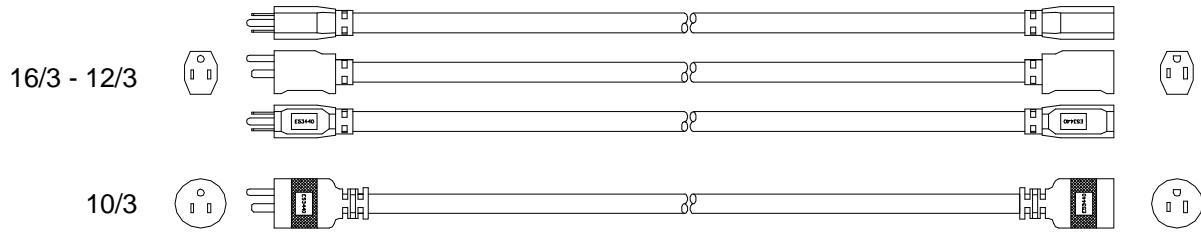

**CATALOG NUMBER:** See table below  
**CUSTOMER:** Stock  
**DESCRIPTION:** Polar/ Solar Plus SJEOW extension cord with power indicator light in the cord connector  
**APPROVALS:** UL Listed and CSA Certified (16-12 ga) Outdoor Use Cord Set

**CONSTRUCTION PARAMETERS:**

Conductor: See table below  
 Jacket material: TPE, yellow  
 Overall cable O.D. (nom): See table below  
 Cord rating: Hard Usage per the National Electric Code  
 Attachment plug configuration: NEMA 5-15P  
 Cord connector configuration: NEMA 5-15R  
 Plug and connector material: Clear PVC, with neon power indicator lamp in the cord connector

| Catalog number | Length | Conductor      | Cable O.D. (nom) | Current rating |
|----------------|--------|----------------|------------------|----------------|
| 01287          | 25 ft  | 16/3 26/30 BC  | 0.315 in         | 13A            |
| 01288          | 50 ft  |                |                  | 10A            |
| 01289          | 100 ft |                |                  | 10A            |
| 01487          | 25 ft  | 14/3 41/30 BC  | 0.352 in         | 15A            |
| 01488          | 50 ft  |                |                  | 13A            |
| 01489          | 100 ft |                |                  | 13A            |
| 01687          | 25 ft  | 12/3 65/30 BC  | 0.420 in         | 15A            |
| 01688          | 50 ft  |                |                  |                |
| 01689          | 100 ft |                |                  |                |
| 01787          | 25 ft  | 10/3 104/30 BC | 0.567 in         |                |
| 01788          | 50 ft  |                |                  |                |
| 01789          | 100 ft |                |                  |                |